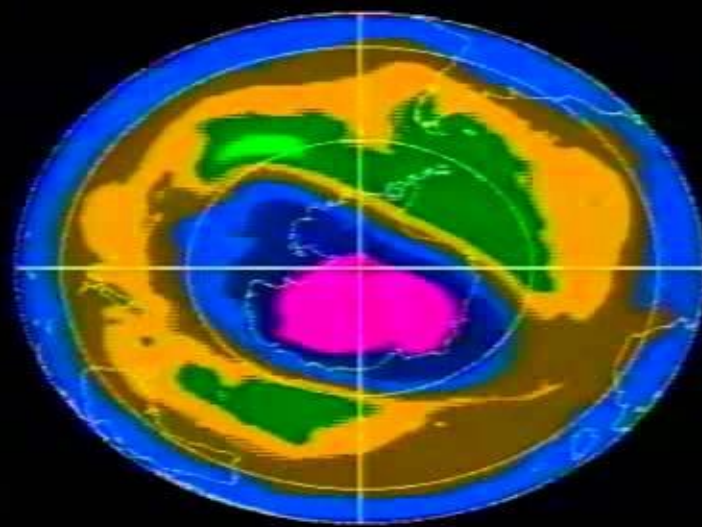

OCT 15, 1986

DAY 288

SOUTH POLAR PLOT